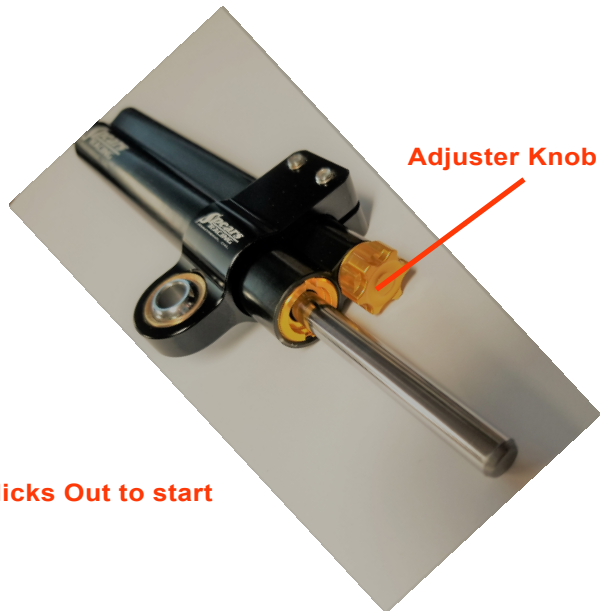

ADJUSTMENTS

Warning!

Before you ride/drive, always make sure that the setup is according to the recommended setup data. Contact an Spears Racing if you have any questions about setting up.

This unit is for Close Course Racing Only

SETUP DATA

Recommend Set up 14 Clicks Out to start